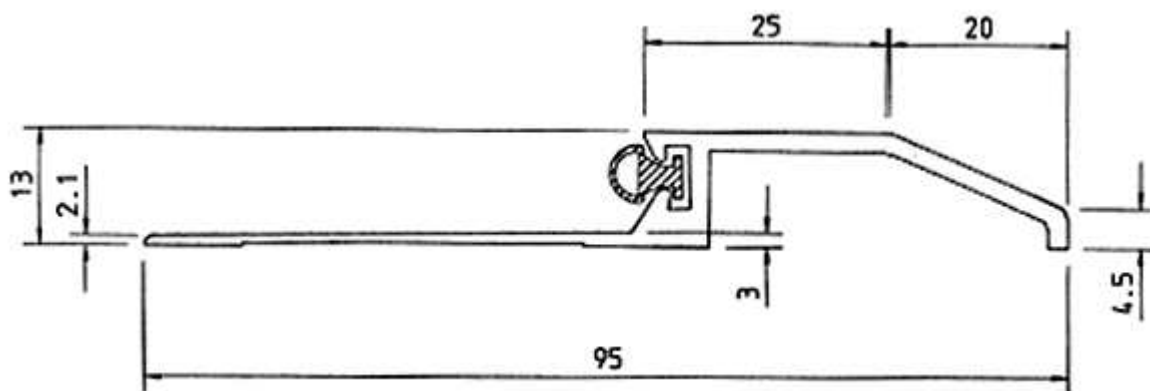

FITZPATRICK DOORS TECHNICAL DATA ::

DRAWING No: SDF-8135

Product/Reference ::

ALUMINIUM THRESHOLD DETAIL (8135) ::

Fitzpatrick Doors  
Unit 2, Rabone Park, Rabone Lane,  
Smethwick, Birmingham B66 2NN United Kingdom